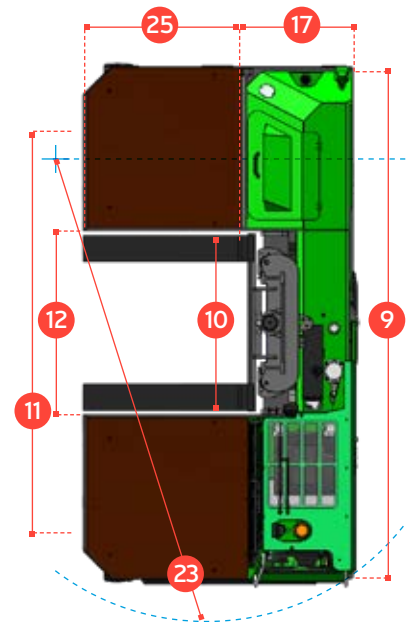

COMBI-SL C9,000SL - C12,000SL

SIDE VIEW

FRONT VIEW

OVERHEAD VIEW

REF.	DESCRIPTION	C9000 SL	C10,000 SL	C12,000 SL
1a	Standard Lift Height		159"	
1b	Free Lift Height		0"	
2	Height Mast Closed		118"	
3	Max. (Mast raised)		204 ³ / ₄ "	
4	Overall Length	80 ³ / ₄ "	80 ³ / ₄ "	88 ¹ / ₂ "
5	Mast Travel	51"	51"	59"
6	Ground Clearance Under Mast		12"	
7	Ground Clearance to Center of Wheelbase		13"	
8	Height Over Cab (Without work lights)		105"	
9	Width		153 ¹ / ₂ "	
10	Outside Spread of Fork Arms		53"	
11	Track Front		128 ¹ / ₄ "	
12	Frame Opening		55"	
13	Load Center Distance		23 ¹ / ₂ "	
14	Overhang Front		12 ¹ / ₂ "	
15	Wheelbase		128 ¹ / ₄ "	
16	Overhang Back		12 ¹ / ₂ "	
17	Length From Face of Fork		33 ¹ / ₂ "	
18	Approach Angle		45°	
19	Ramp Angle		18°	
20	Departure Angle		45°	
21	Forward Tilt		3°	
22	Backward Tilt		5°	
23	Minimum Outside Radius		102"	
24	Platform Height (Optional 750mm)		33 ¹ / ₂ "	
25	Platform Length	47"	47"	55"
A	Capacity	9000 lbs	10,000 lbs	12,000 lbs
B	Unladen Weight	21,650 lbs	21,825 lbs	22,490 lbs
C	Maximum Ground Speed		12 mph	
D	Gradeability		15%	
E	Deutz TCD 3.6 ltr / 4.3 ltr GM LPG		74 HP / 96 HP	
F	Electrics		12 Volt	
G	Fork Section 2" x 8" x	47"	47"	55"
H	27 x 10 - 12 Front Tire		OD 27" / Width 10"	
I	355 / 65 - 15 Rear Tire		OD 31" / Width 11 ¹ / ₂ "	
J	Standard Color		Green & Gray	
K	Suspension Seat		KAB Model 116	