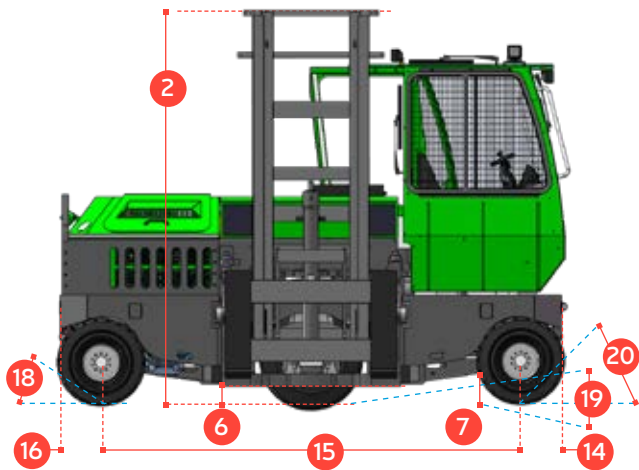

COMBi-SL C9,000SL - C12,000SL

The 3 wheel sideloader forklift designed for the safe, space saving and productive handling of long and bulky loads.

COMBiLiFT

LIFTING INNOVATION

Combi-SR: Rear Mounted Cabin

COMBI-SL C9,000SL - C12,000SL

SIDE VIEW

FRONT VIEW

OVERHEAD VIEW

REF.	DESCRIPTION	C9000 SL	C10,000 SL	C12,000 SL
1a	Standard Lift Height		159"	
1b	Free Lift Height		0"	
2	Height Mast Closed		118"	
3	Max. (Mast raised)		204 ³ / ₄ "	
4	Overall Length	80 ³ / ₄ "	80 ³ / ₄ "	88 ¹ / ₂ "
5	Mast Travel	51"	51"	59"
6	Ground Clearance Under Mast		12"	
7	Ground Clearance to Center of Wheelbase		13"	
8	Height Over Cab (Without work lights)		105"	
9	Width		153 ¹ / ₂ "	
10	Outside Spread of Fork Arms		53"	
11	Track Front		128 ¹ / ₄ "	
12	Frame Opening		55"	
13	Load Center Distance		23 ¹ / ₂ "	
14	Overhang Front		12 ¹ / ₂ "	
15	Wheelbase		128 ¹ / ₄ "	
16	Overhang Back		12 ¹ / ₂ "	
17	Length From Face of Fork		33 ¹ / ₂ "	
18	Approach Angle		45°	
19	Ramp Angle		18°	
20	Departure Angle		45°	
21	Forward Tilt		3°	
22	Backward Tilt		5°	
23	Minimum Outside Radius		102"	
24	Platform Height (Optional 750mm)		33 ¹ / ₂ "	
25	Platform Length	47"	47"	55"
A	Capacity	9000 lbs	10,000 lbs	12,000 lbs
B	Unladen Weight	21,650 lbs	21,825 lbs	22,490 lbs
C	Maximum Ground Speed		12 mph	
D	Gradeability		15%	
E	Deutz TCD 3.6 ltr / 4.3 ltr GM LPG		74 HP / 96 HP	
F	Electrics		12 Volt	
G	Fork Section 2" x 8" x	47"	47"	55"
H	27 x 10 - 12 Front Tire		OD 27" / Width 10"	
I	355 / 65 - 15 Rear Tire		OD 31" / Width 11 ¹ / ₂ "	
J	Standard Color		Green & Gray	
K	Suspension Seat		KAB Model 116	

Multi-Directional

Features Include:

- Rubber Mounted Cabin
- Multi-Directional Operation
- Load sensing steering
- Hydraulic Oil Cooler
- 4-way lever positioning of Wheels
- 3 Wheel Hydrostatic Drive

Distributed by: