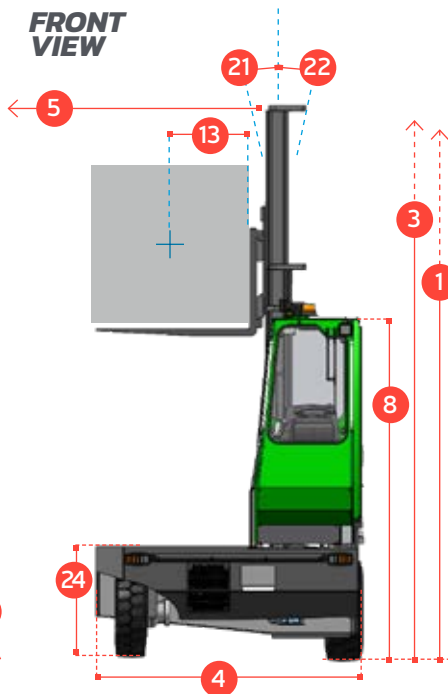

COMBi-SL C9,000SL - C12,000SL

The 3 wheel sideloader forklift designed for the safe, space saving and productive handling of long and bulky loads.

COMBiLiFT

LIFTING INNOVATION

Combi-SR: Rear Mounted Cabin

COMBI-SL C9,000SL - C12,000SL

SIDE VIEW

FRONT VIEW

OVERHEAD VIEW

REF.	DESCRIPTION	C9000 SL	C10,000 SL	C12,000 SL
1a	Standard Lift Height		159"	
1b	Free Lift Height		0"	
2	Height Mast Closed		118"	
3	Max. (Mast raised)		204 ³ / ₄ "	
4	Overall Length	80 ³ / ₄ "	80 ³ / ₄ "	88 ¹ / ₂ "
5	Mast Travel	51"	51"	59"
6	Ground Clearance Under Mast		12"	
7	Ground Clearance to Center of Wheelbase		13"	
8	Height Over Cab (Without work lights)		105"	
9	Width		153 ¹ / ₂ "	
10	Outside Spread of Fork Arms		53"	
11	Track Front		128 ¹ / ₄ "	
12	Frame Opening		55"	
13	Load Center Distance		23 ¹ / ₂ "	
14	Overhang Front		12 ¹ / ₂ "	
15	Wheelbase		128 ¹ / ₄ "	
16	Overhang Back		12 ¹ / ₂ "	
17	Length From Face of Fork		33 ¹ / ₂ "	
18	Approach Angle		45°	
19	Ramp Angle		18°	
20	Departure Angle		45°	
21	Forward Tilt		3°	
22	Backward Tilt		5°	
23	Minimum Outside Radius		102"	
24	Platform Height (Optional 750mm)		33 ¹ / ₂ "	
25	Platform Length	47"	47"	55"
A	Capacity	9000 lbs	10,000 lbs	12,000 lbs
B	Unladen Weight	21,650 lbs	21,825 lbs	22,490 lbs
C	Maximum Ground Speed		12 mph	
D	Gradeability		15%	
E	Deutz TCD 3.6 ltr / 4.3 ltr GM LPG		74 HP / 96 HP	
F	Electrics		12 Volt	
G	Fork Section 2" x 8" x	47"	47"	55"
H	27 x 10 - 12 Front Tire		OD 27" / Width 10"	
I	355 / 65 - 15 Rear Tire		OD 31" / Width 11 ¹ / ₂ "	
J	Standard Color		Green & Gray	
K	Suspension Seat		KAB Model 116	

Multi-Directional

Features Include:

- Rubber Mounted Cabin
- Multi-Directional Operation
- Load sensing steering
- Hydraulic Oil Cooler
- 4-way lever positioning of Wheels
- 3 Wheel Hydrostatic Drive

Distributed by: